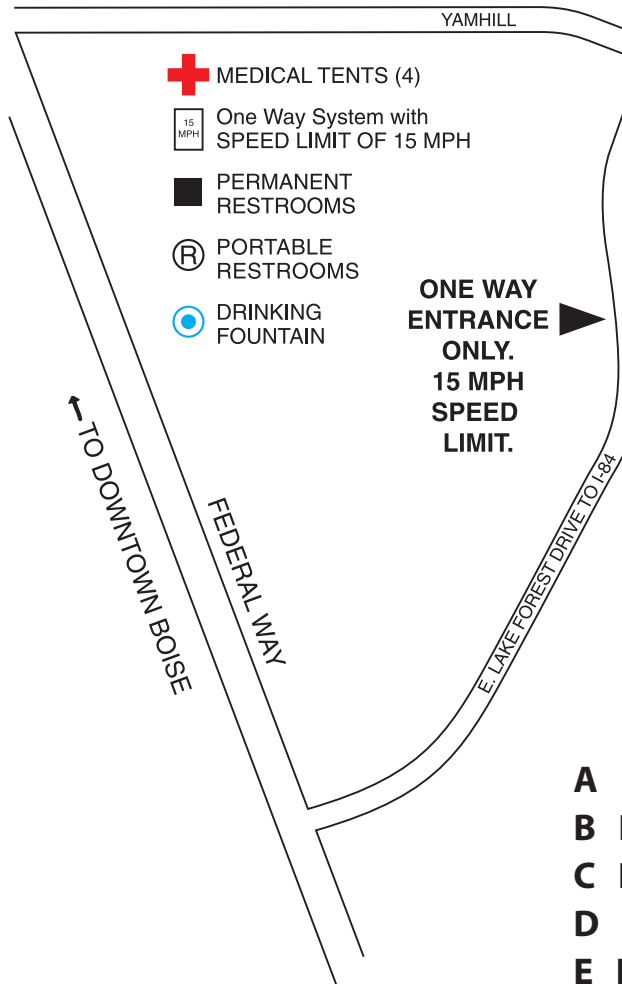

SIMPLOT SPORTS COMPLEX

2437 E. Lake Forest Dr.
Boise, Idaho

NO Pets Allowed, NO Practice on fields
NO Alcohol

- MEDICAL TENTS (4)
- One Way System with SPEED LIMIT OF 15 MPH
- PERMANENT RESTROOMS
- PORTABLE RESTROOMS
- DRINKING FOUNTAIN

**ONE WAY
ENTRANCE
ONLY.
15 MPH
SPEED
LIMIT.**

- A Ref Trailer**
- B Region HQ**
- C Ref Tent**
- D Hospitality**
- E Host HQ**
- F Food Court**
- G Merchandise**